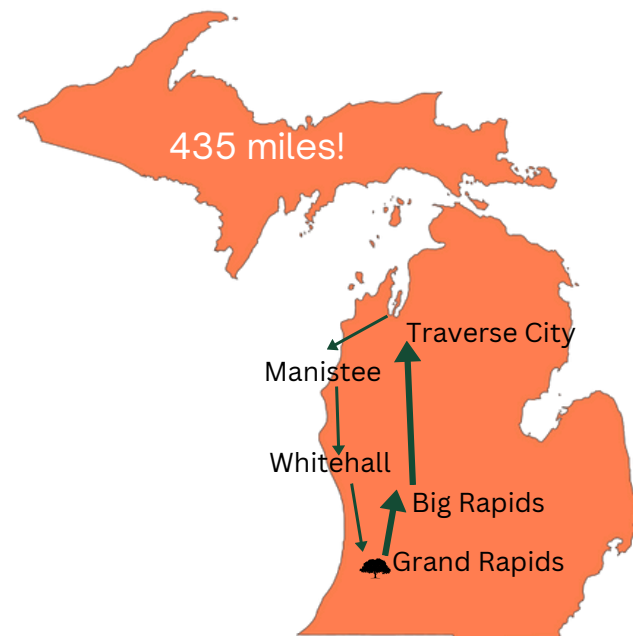

Tour des Trees

to Benefit TREE Fund®

MICHIGAN 2025

Ride to support
Tree Research and
Education
Endowment Fund

August 10-16, 2025

Starts and ends in Grand Rapids

Registration and info at
treefund.org/tourdestrees

Registration includes:

- Hotels, meals, and SAG support included.
- Custom jersey and KASK helmet for all riders.
- Massage therapists and mechanical support.
- Tree plantings and other public engagement events.
- Scenic 435-mile Michigan route & an unforgettable experience!

Can't ride this year?

Scan the QR code and support our
local rider: